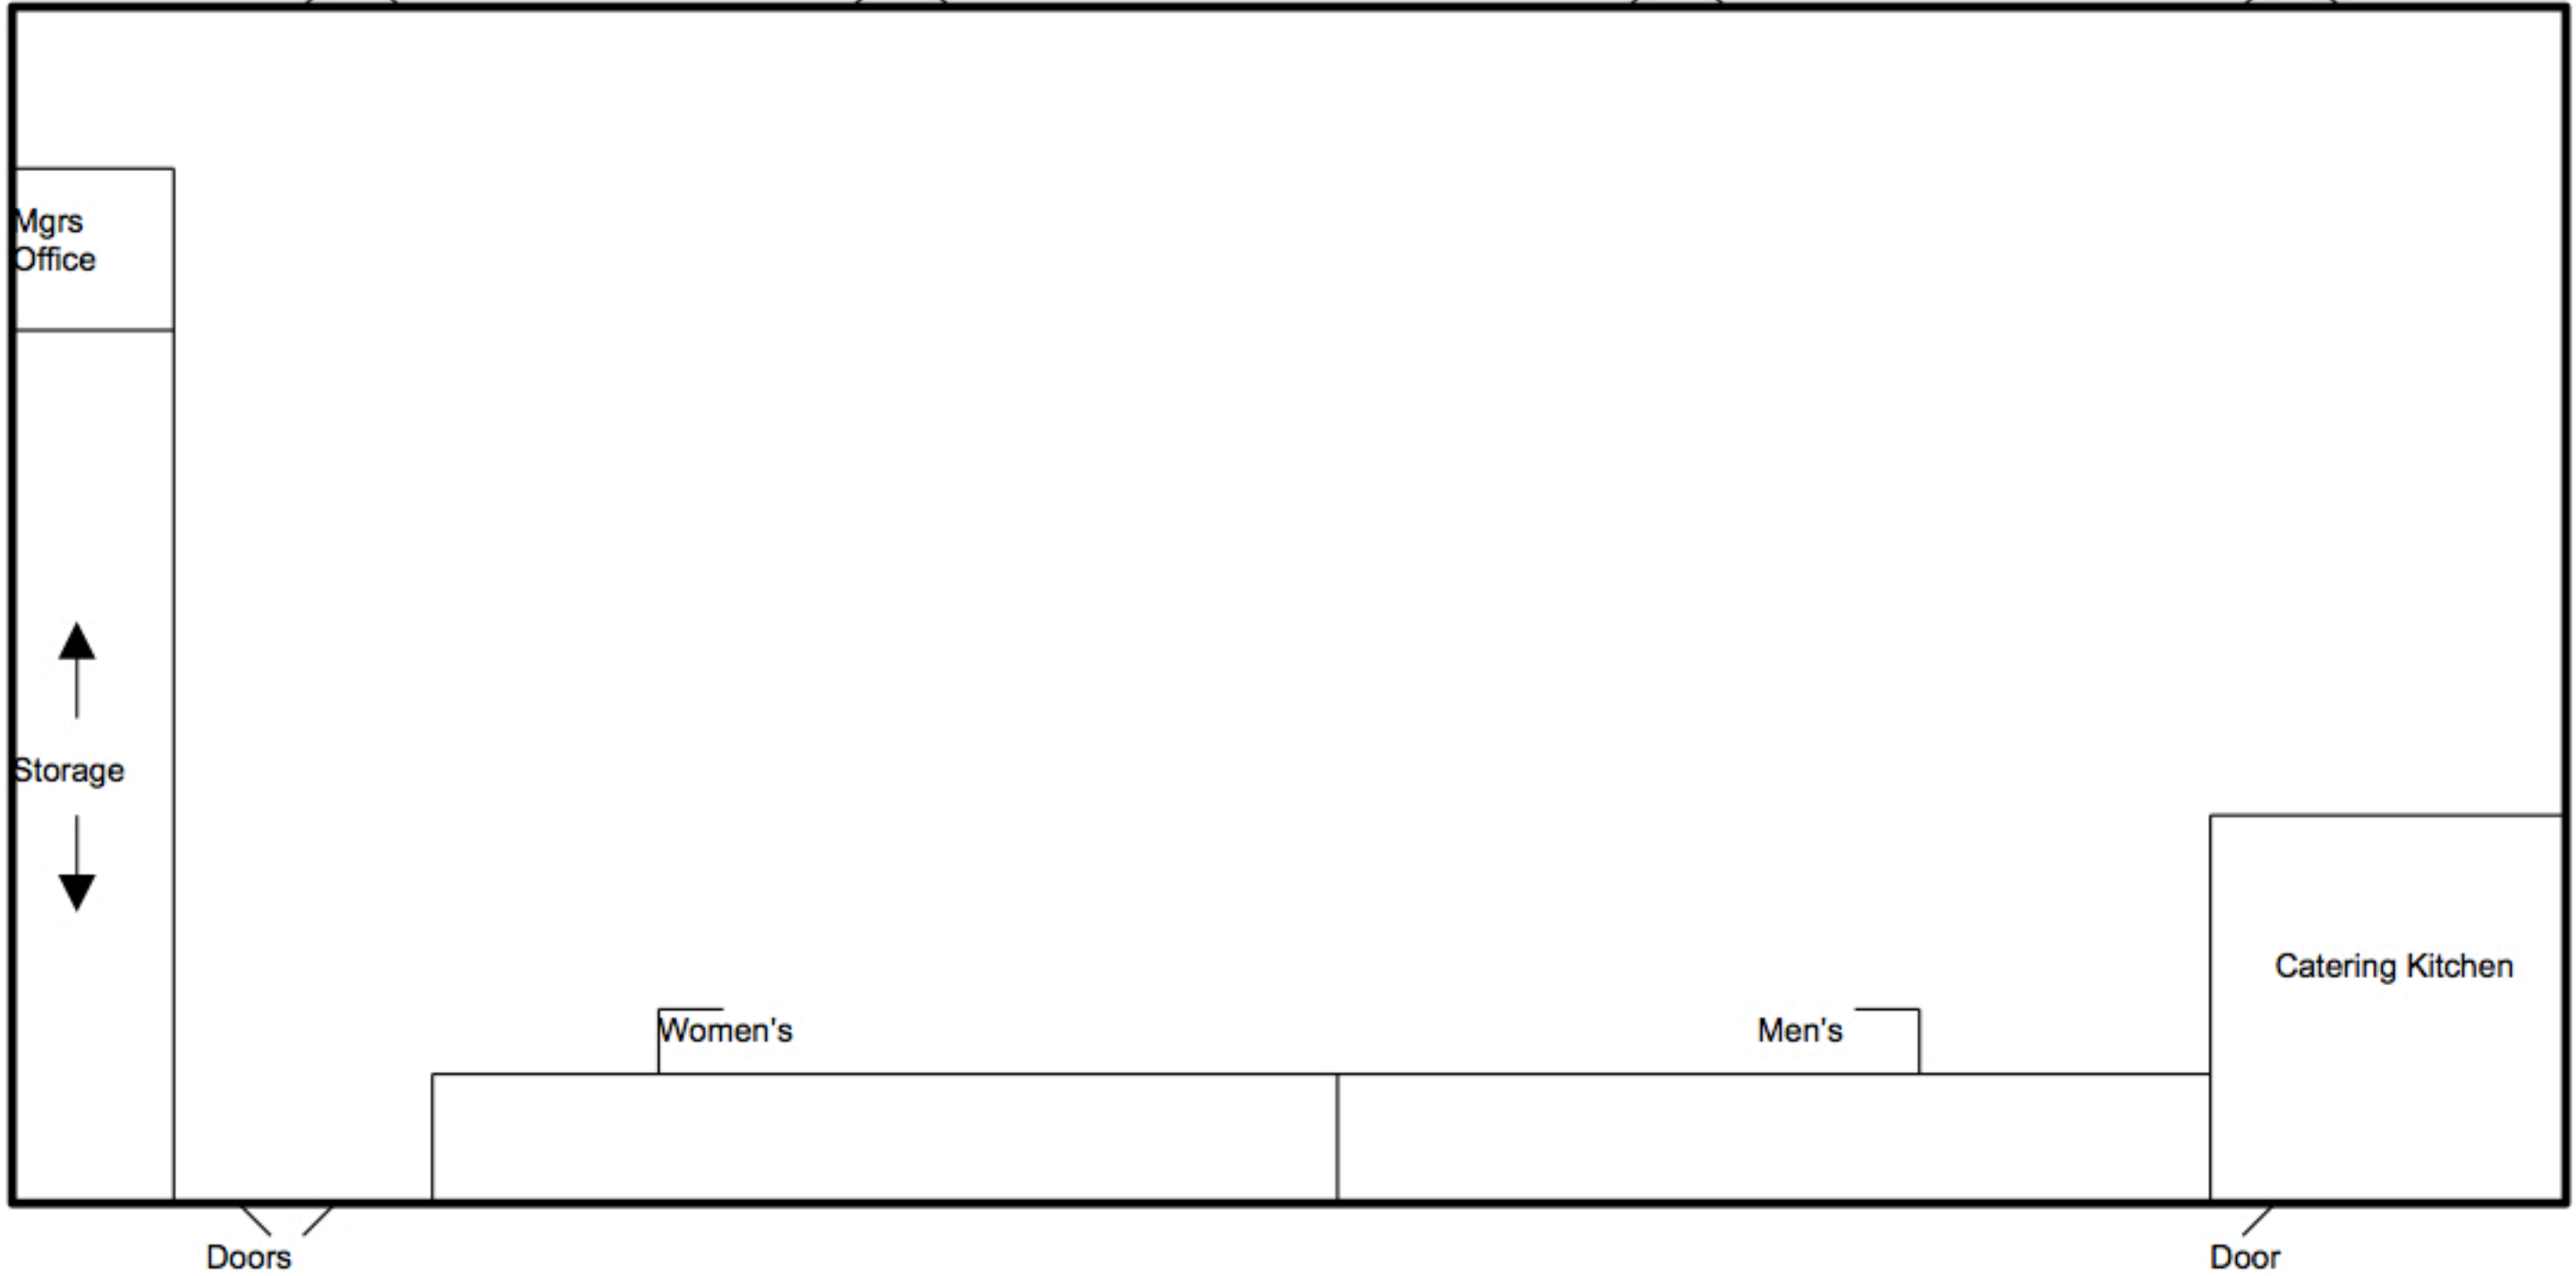

# *Music Valley Event Center*

Main (front)  
Entrance

**2416 Music Valley Drive  
Suite #144  
Nashville, TN. 37214  
615.885.7400**